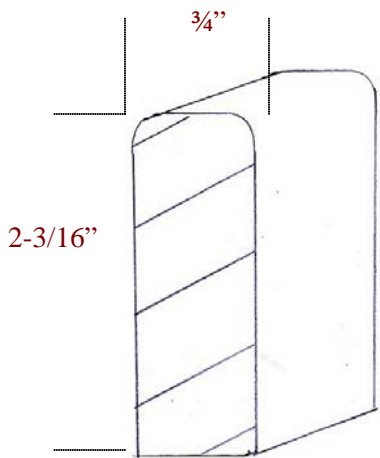

# STILES 3

The Carpenter's Shop, Inc  
Updated 2/17/14

ST-24

ST-25

ST-26

ST-27A

ST-27

ST-28

ST-28A

ST-30

**\*\*Set up fees apply for all Stiles\*\***

C-581

C-582

C-583

S-585

C-585A

\*\*C-585 2"x1"\*\*

C-586

C-588

S-590

S-594

C-595  
7/8x1/4" notch

C-596 shelf edge  
3/4 x 1/4" notch

C-598